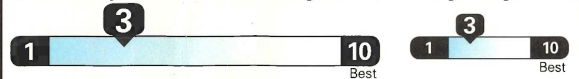

fuelconomy.gov

Calculate personalized estimates and compare vehicles

Smartphone QR Code

GOVERNMENT 5-STAR SAFETY RATINGS

Overall Vehicle Score ★★★★★

Frontal Crash Driver Passenger ★★★★★

Based on the risk of injury in a frontal impact. Should ONLY be compared to other vehicles of similar size and weight.

Side Crash Front seat Rear seat ★★★★★

Based on the risk of injury in a side impact.

Rollover ★★★★★

Star ratings range from 1 to 5 stars (★★★★★) with 5 being the highest.

Source: National Highway Traffic Safety Administration (NHTSA) www.safercar.gov or 1-888-327-4236

PARTS CONTENT INFORMATION

FOR VEHICLES IN THIS CARLINE:
U.S./CANADIAN PARTS CONTENT: 46%
MAJOR SOURCES OF FOREIGN PARTS CONTENT: MEXICO 38%

NOTE: PARTS CONTENT DOES NOT INCLUDE FINAL ASSEMBLY, DISTRIBUTION, OR OTHER NON-PARTS COSTS.

FOR THIS VEHICLE:
FINAL ASSEMBLY POINT: SILAO, GJ MEXICO
COUNTRY OF ORIGIN: ENGINE: UNITED STATES TRANSMISSION: UNITED STATES

ORDER NO XPB0XQ SALES CODE E
SALES MODEL CODE CK10543
DEALER NO 13611
FINAL ASSEMBLY
SILAO, GJ MEXICO
VIN 3GCPYFEL2LG311412

DEALER TO WHOM DELIVERED
JOHN ELWAY CHEVROLET
5200 S BROADWAY
ENGLEWOOD, CO 80113-6708

DO
2GA6278548

Equipped with the safety and security of OnStar®

Visit onstar.com for details.

onstar.com/privacy