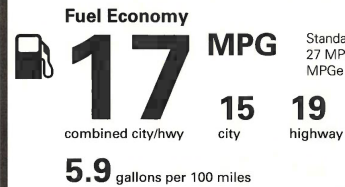

- DURABED POWER OUTLETS
- CHEVROLET INFOTAINMENT 3 PLUS 8" DIAG HD COLOR TOUCHSCREEN VOICE RECOGNITION
- BLUETOOTH AUDIO STREAMING
- APPLE CARPLAY & ANDROID AUTO CAPABLE, IN-VEHICLE APPS AND PERSONALIZATION CAPABLE
- SIRIUSXM RADIO CAPABLE, ALL ACCESS TRIAL W/ SUBSCRIPTION SOLD SEPARATELY
- HD RADIO
- HD REAR VISION CAMERA
- BOSE PREMIUM SOUND SYSTEM LEATHER PACKAGE 985.00
- FRONT LEATHER APPOINTED SEATS
- REAR 60/40 FOLDING BENCH SEAT WITH SEATBACK AND UNDERSEAT STORAGE
- SAFETY PACKAGE I 890.00
- FRONT AND REAR PARK ASSIST
- LANE CHANGE ALERT WITH SIDE BLIND ZONE ALERT
- REAR CROSS TRAFFIC ALERT

ASSIST STEPS (DEALER INSTALLED)	850.00
BED PROTECTION PACKAGE	685.00
• CHEVYTEC SPRAY-ON BEDLINER	
• REAR WHEELHOUSE LINERS	
TRAILER BRAKE CONTROLLER	275.00
DARK ESSENTIALS PACKAGE (DEALER INSTALLED)	275.00
• BLACK NAMEPLATES	
• BLACK TAILGATE LETTERING	
GVWR: 7,000 LBS. (3,175 KG)	INC.
REAR AXLE: 3.23 RATIO	INC.
18" HIGH GLOSS BLACK PAINTED ALUMINUM WHEELS	INC.
TOTAL OPTIONS	$9,455.00
TOTAL VEHICLE & OPTIONS	$57,955.00
DESTINATION CHARGE	1,595.00
TOTAL VEHICLE PRICE*	$59,550.00

EPA DOT Fuel Economy and Environment

Gasoline Vehicle

Standard pickup trucks range from 14 to 27 MPG. The best vehicle rates 136 MPGe.

You spend $6,750

more in fuel costs over 5 years compared to the average new vehicle.

Annual fuel cost **$2,850**

Fuel Economy & Greenhouse Gas Rating (tailpipe only) Smog Rating (tailpipe only)